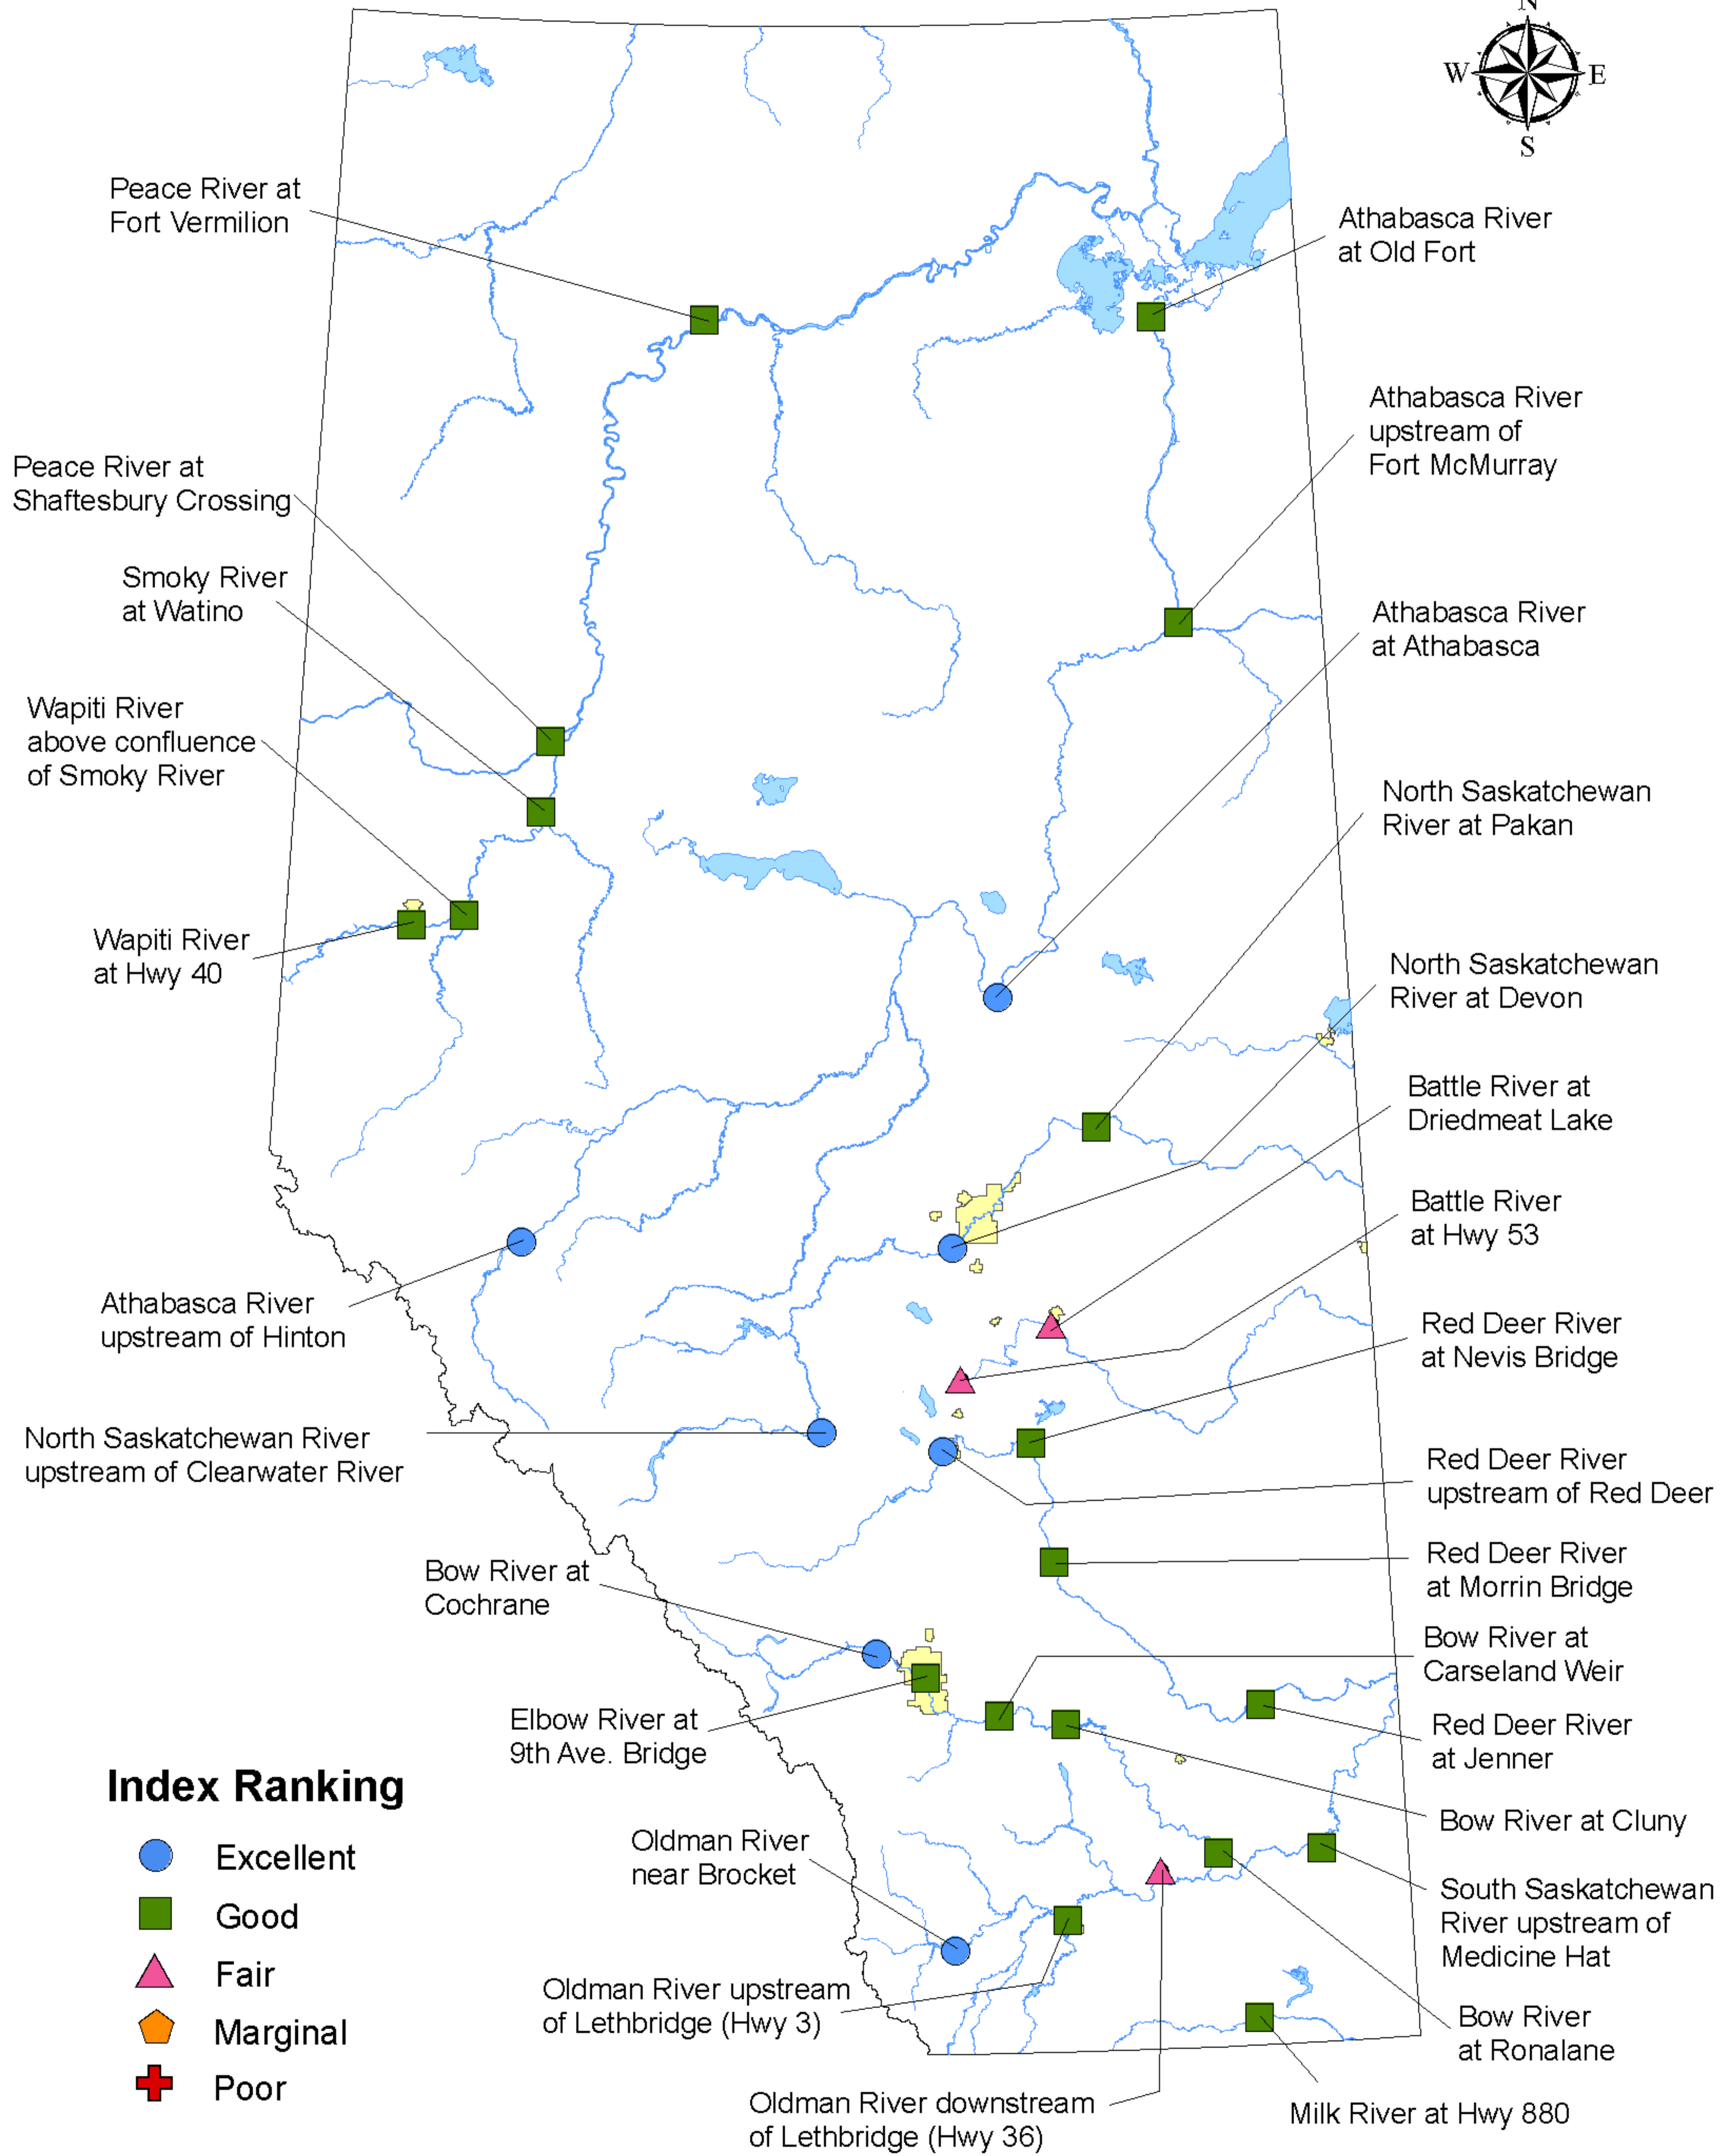

# Alberta River Water Quality Index (2009-2010)

## Index Ranking

- Excellent
- Good
- ▲ Fair
- ◆ Marginal
- + Poor